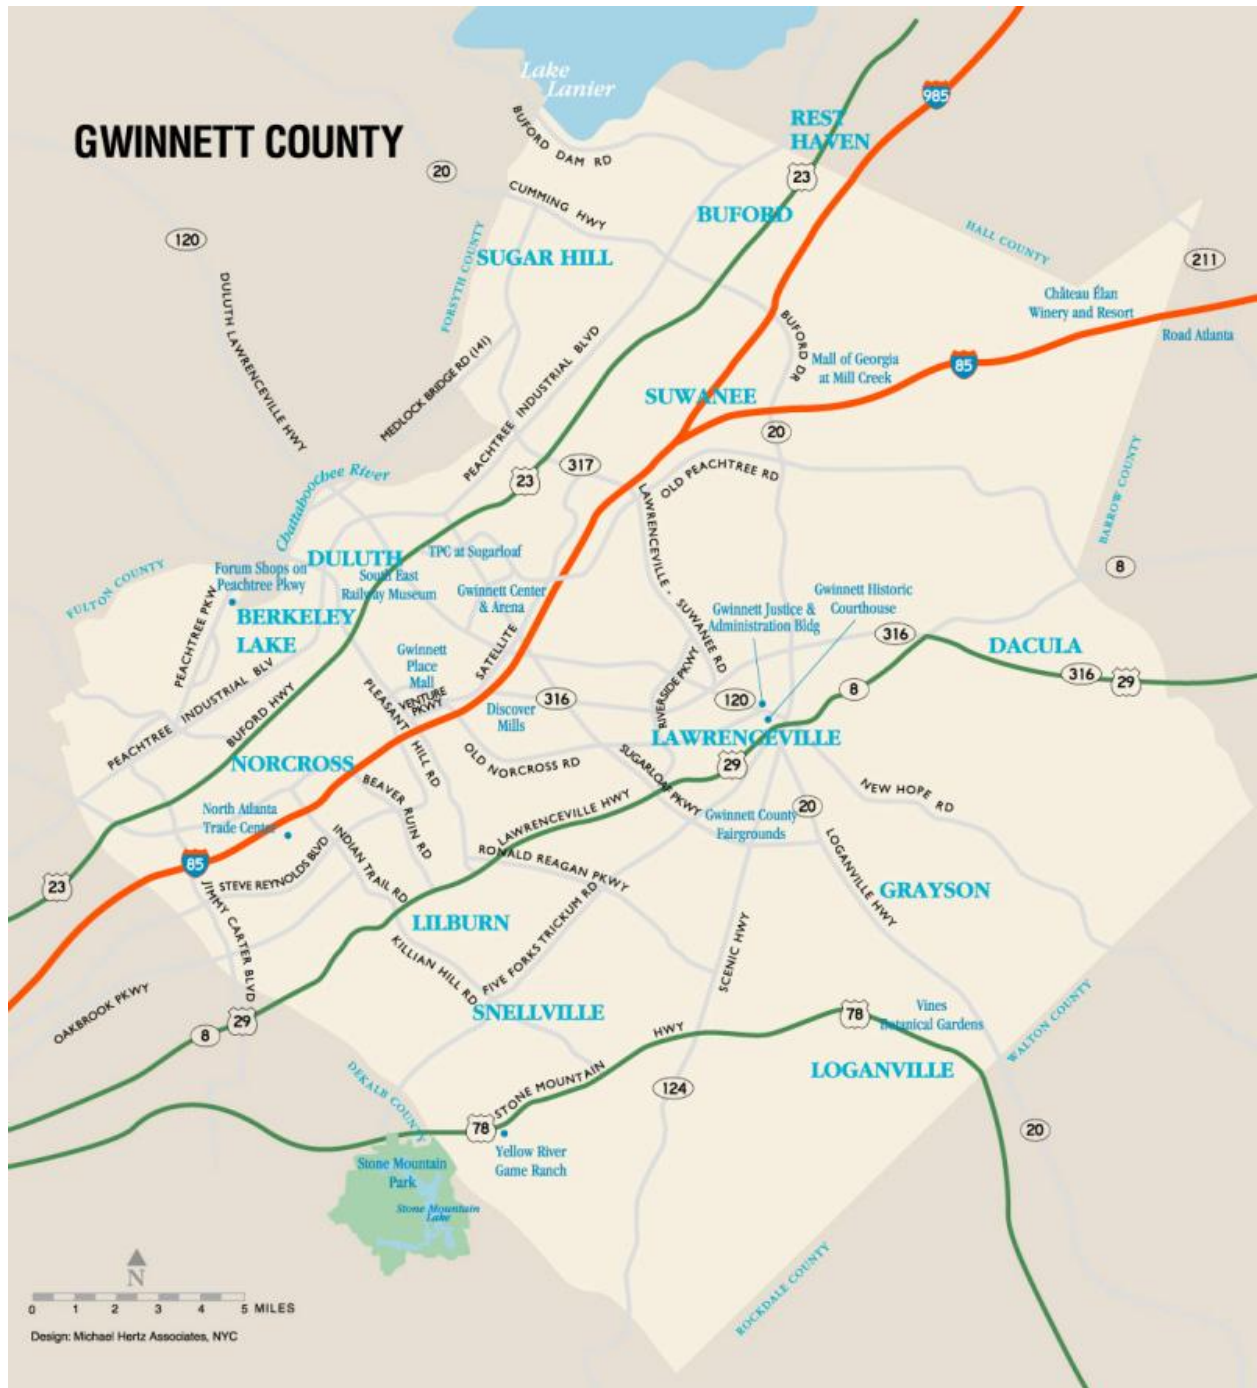

GWINNETT COUNTY

Design: Michael Hertz Associates, NYC